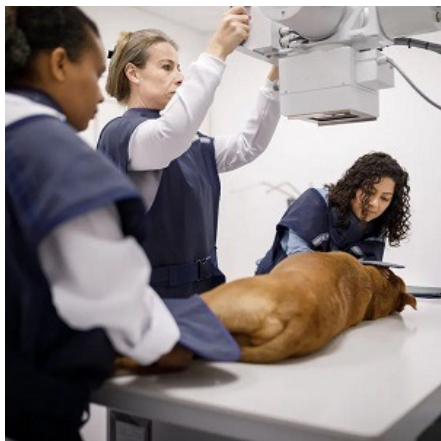

Storica Azienda Produttrice di Apparecchiature Medicali ad uso Veterinario - Italia

Historical Manufacturer of Veterinary Medical Equipment - Italy

REF: ITA-C16-006204

Vendita azienda

Azienda in Vendita – Business for Sale

Storico produttore italiano di attrezzatura medica ad uso veterinario. L'azienda progetta, realizza e vende attrezzature mediche per vari campi applicativi veterinari, sia a marchio proprio e sia in private label per conto di primarie case europee, e distribuisce sul territorio italiano attrezzature mediche veterinarie di manifattura di terzi. Consolidata rete di agenti e distributori nazionali ed internazionali. Interessante opportunità di investimento in una casa storica, con marchio affermato ed ampia gamma di soluzioni tecniche, ben posizionata sul mercato veterinario italiano e con un ampio portafoglio di clientela.

Historical Italian manufacturer of medical equipment for veterinary use. The company designs, manufactures and sells medical equipment for a broad array of veterinary applications, both under its own brand and under private label for leading European manufacturers, and distributes third-party manufactured equipment throughout Italy. Consolidated network of domestic and international agents and distributors. Interesting investment opportunity in a well-established company, with a recognized brand of valuable technical solutions, well positioned on the Italian veterinary marketplace, with a broad customer portfolio.

Operazione Proposta – Transaction Proposed

Vendita della totalità dell'azienda. Astenersi intermediari.

Sale of the whole company. No intermediaries.